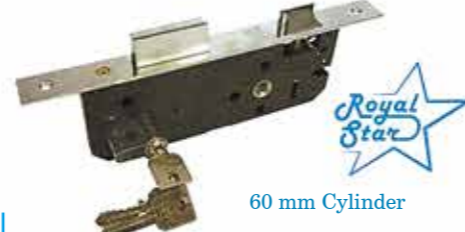

Lockbody - Closed

Royal Star
60 mm Cylinder
Finish : BP , CP
Size : 40 mm Backset - 85 mm Centre