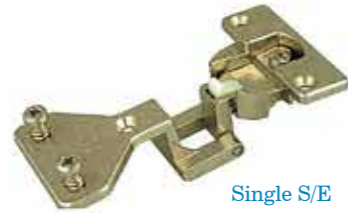

File Cabinet Concealed Hinges

Single S/E