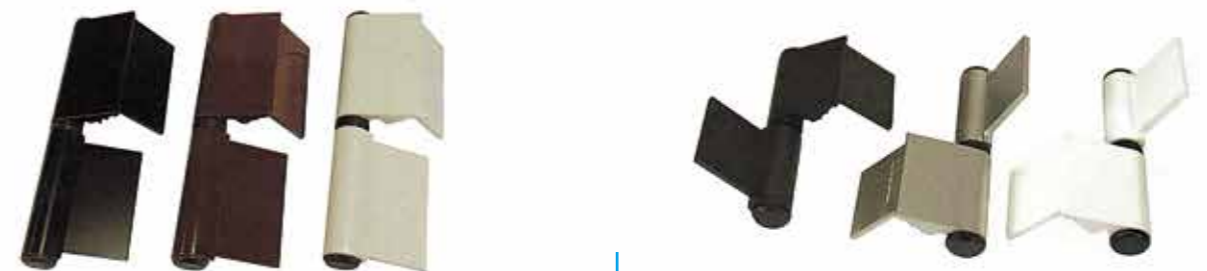

Aluminium Flag Hinges

Finish : Black , Brown , Dark Brown , White / Size : 60 mm

Taiwan / Finish : Brown , Alum . [Silver] , White
Size : 40 mm