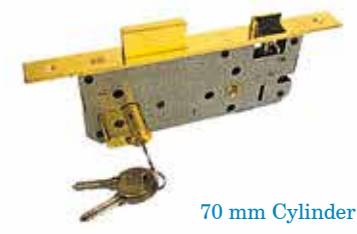

Type : Single Turn / Finish : CP
Size : 25 mm Backset

Lockbody - Closed

70 mm Cylinder

Type : N7011-45 / Finish : BP
Size : 45 mm Backset - 85 mm Centre

Lockbody - Closed "ROCK"

70 mm Cylinder

Finish : CP
Size : 45 mm Backset - 85 mm Centre