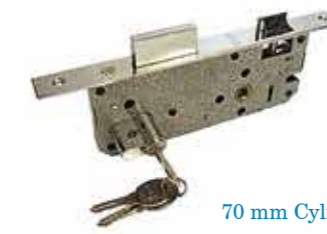

Type : Single Turn / Finish : CP
Size : 25 mm Backset

Lockbody - Closed

70 mm Cylinder

Type : N7011-45 / Finish : BP
Size : 45 mm Backset - 85 mm Centre

Lockbody - Closed "ROCK"

70 mm Cylinder

Finish : CP
Size : 45 mm Backset - 85 mm Centre