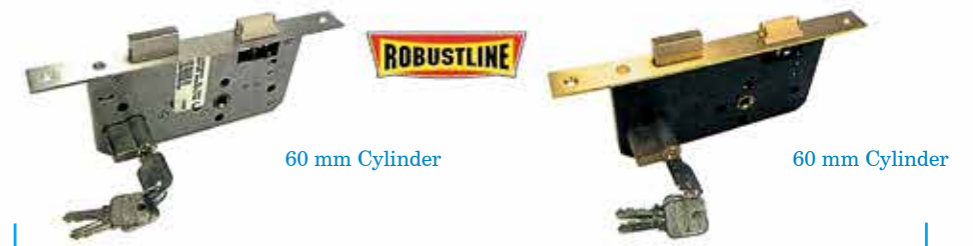

Lockbody Robustline - 72mm

ROBUSTLINE
60 mm Cylinder
Type : Germany Type / Finish : SS , Brass
Size : 55 mm Backset - 72 mm Centre