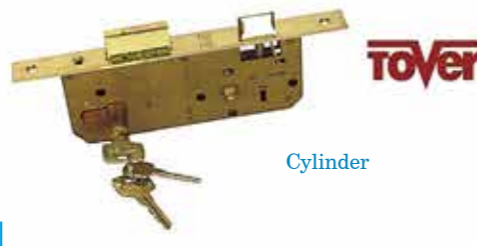

Lockbody - "TOVER-SPAIN"

TOVER
Cylinder
Type : 305-45/85 / Finish : SS
Size : 45 mm Backset - 85 mm Centre