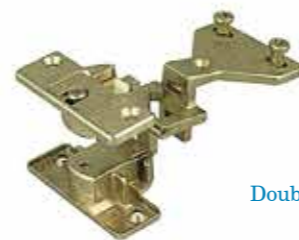

Double D/E

Type : SH - Italy / Size : 35 mm

SH 180°Hinges (Italy)

Full Bend

Straight

Type : SH - Italy / Size : 35 mm

Hydraulic Concealed Hinges

Half Bend